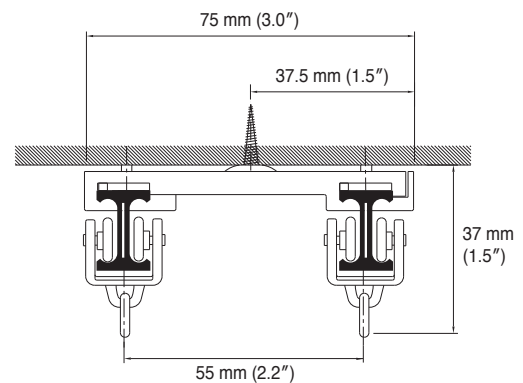

Bracket Installation Interval and Allowable Curtain Load

Installation Dimensions

Ceiling Attachment

Single Bracket

Ceiling Single Bracket

Ceiling Double Bracket

Wall Attachment

Single Bracket

## Refre Rails

Umber

White

Warm white

| Size          | Product Code |          |            |
|---------------|--------------|----------|------------|
|               | Umber        | White    | Warm white |
| 25 m (984")   | 01460066     | 01460082 | 01460065   |
| 2.00 m (79")  | 01460013     | —        | 01460015   |
| 3.00 m (118") | 01460014     | —        | 01460016   |

## Refre R Set for Stores

| Size          | Product Code |            |
|---------------|--------------|------------|
|               | Umber        | Warm white |
| 2.00 m (79")  | 01460047     | 01460045   |
| 3.00 m (118") | 01460048     | 01460046   |