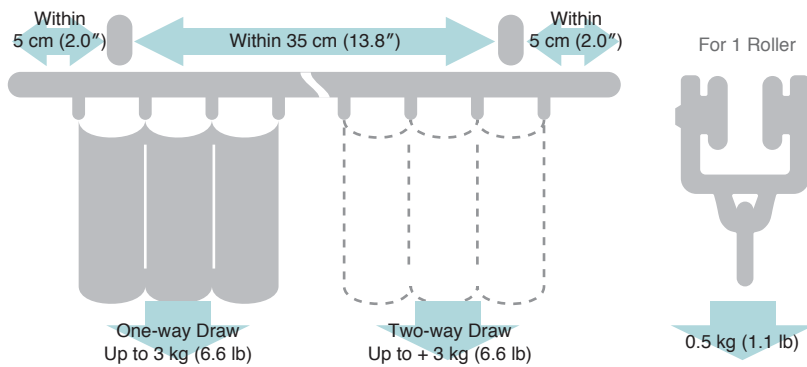

Materials and Finishes

Parts		Material	Finish
Rail		Soft polyethylene (steel plate insert)	Umber, White, Warm white
Roller	Plate	Hard polyethylene	
	Wheel	Acetal resin	
	Oval ring	Stainless steel	

Parts		Material	Finish
End Cap	Body	Nylon	Umber, White, Warm white
	Oval ring	Stainless steel	
Bracket	Body	Steel	
	Hook	Acetal resin	

Bracket Installation Interval and Allowable Curtain Load