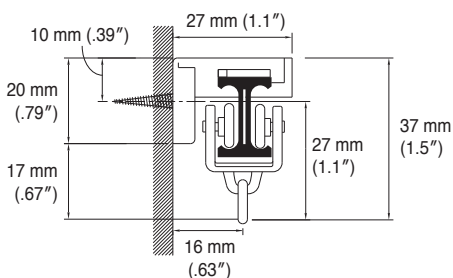

Bracket Installation Interval and Allowable Curtain Load

Installation Dimensions

Ceiling Attachment

Single Bracket

Ceiling Single Bracket

Ceiling Double Bracket

Wall Attachment

Single Bracket

## Refre Rails

Umber

White

Warm white

| Size          | Product Code |          |            |
|---------------|--------------|----------|------------|
|               | Umber        | White    | Warm white |
| 25 m (984")   | 01460066     | 01460082 | 01460065   |
| 2.00 m (79")  | 01460013     | —        | 01460015   |
| 3.00 m (118") | 01460014     | —        | 01460016   |

## Refre R Set for Stores

| Size          | Product Code |            |
|---------------|--------------|------------|
|               | Umber        | Warm white |
| 2.00 m (79")  | 01460047     | 01460045   |
| 3.00 m (118") | 01460048     | 01460046   |