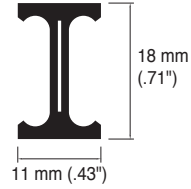

Bracket Installation Interval and Allowable Curtain Load

Installation Dimensions

Ceiling Attachment

Single Bracket

Ceiling Single Bracket

Ceiling Double Bracket

Wall Attachment

Single Bracket

## Refre Rails

Umber

White

Warm white

| Size          | Product Code |          |            |
|---------------|--------------|----------|------------|
|               | Umber        | White    | Warm white |
| 25 m (984")   | 01460066     | 01460082 | 01460065   |
| 2.00 m (79")  | 01460013     | —        | 01460015   |
| 3.00 m (118") | 01460014     | —        | 01460016   |

## Refre R Set for Stores

| Size          | Product Code |            |
|---------------|--------------|------------|
|               | Umber        | Warm white |
| 2.00 m (79")  | 01460047     | 01460045   |
| 3.00 m (118") | 01460048     | 01460046   |