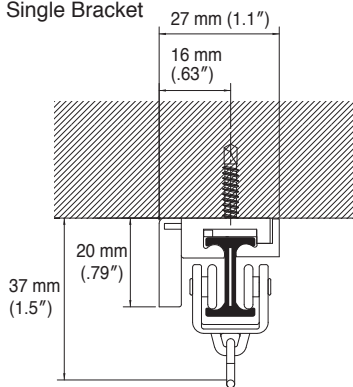

| Parts   |           | Material        | Finish                         |
|---------|-----------|-----------------|--------------------------------|
| End Cap | Body      | Nylon           | Umber,<br>White,<br>Warm white |
|         | Oval ring | Stainless steel |                                |
| Bracket | Body      | Steel           |                                |
|         | Hook      | Acetal resin    |                                |

Bracket Installation Interval and Allowable Curtain Load

Installation Dimensions

Ceiling Attachment

Single Bracket

Ceiling Single Bracket

Ceiling Double Bracket

Wall Attachment

Single Bracket

## Refre Rails

Umber

White

Warm white

| Size          | Product Code |          |            |
|---------------|--------------|----------|------------|
|               | Umber        | White    | Warm white |
| 25 m (984")   | 01460066     | 01460082 | 01460065   |
| 2.00 m (79")  | 01460013     | —        | 01460015   |
| 3.00 m (118") | 01460014     | —        | 01460016   |

## Refre R Set for Stores

| Size          | Product Code |            |
|---------------|--------------|------------|
|               | Umber        | Warm white |
| 2.00 m (79")  | 01460047     | 01460045   |
| 3.00 m (118") | 01460048     | 01460046   |