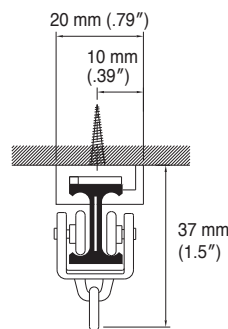

Bracket Installation Interval and Allowable Curtain Load

Installation Dimensions

Ceiling Attachment

Single Bracket

Ceiling Single Bracket

Ceiling Double Bracket

Wall Attachment

Single Bracket

## Refre Rails

Umber

White

Warm white

| Size          | Product Code |          |            |
|---------------|--------------|----------|------------|
|               | Umber        | White    | Warm white |
| 25 m (984")   | 01460066     | 01460082 | 01460065   |
| 2.00 m (79")  | 01460013     | —        | 01460015   |
| 3.00 m (118") | 01460014     | —        | 01460016   |

## Refre R Set for Stores

| Size          | Product Code |            |
|---------------|--------------|------------|
|               | Umber        | Warm white |
| 2.00 m (79")  | 01460047     | 01460045   |
| 3.00 m (118") | 01460048     | 01460046   |