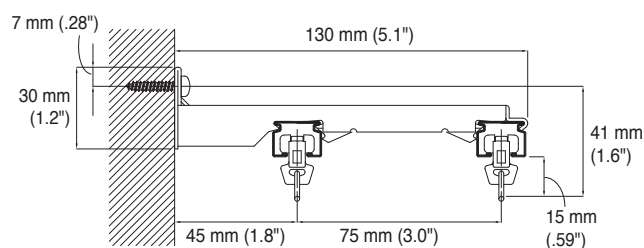

Extra Double Bracket

Bracket width = 19 mm (.75")