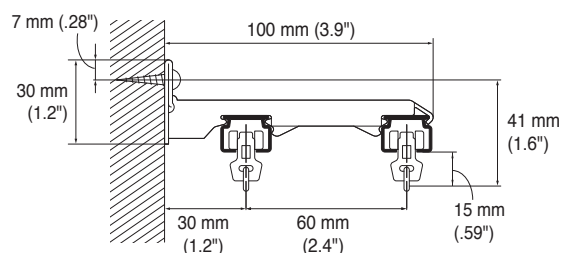

Double Bracket

Bracket width = 19 mm (.75")