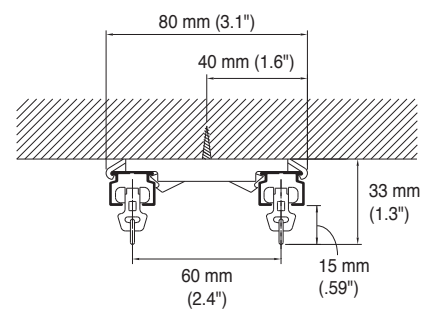

## Installation Dimensions

### Ceiling Attachment

#### Ceiling Single Bracket Bracket width = 18 mm (.71")

#### Ceiling Double Bracket Bracket width = 18 mm (.71")