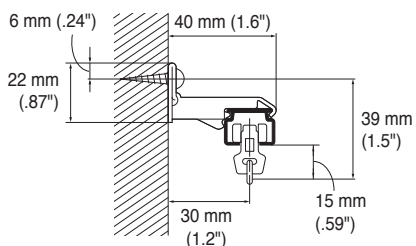

Wall Attachment

Single Bracket

Bracket width = 19 mm (.75")