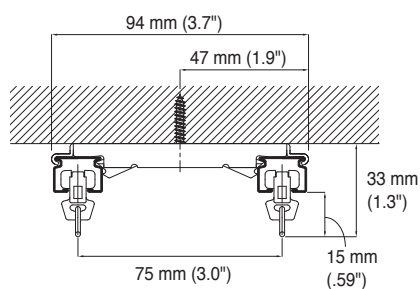

Extra Ceiling Double Bracket Bracket width = 18 mm (.71")