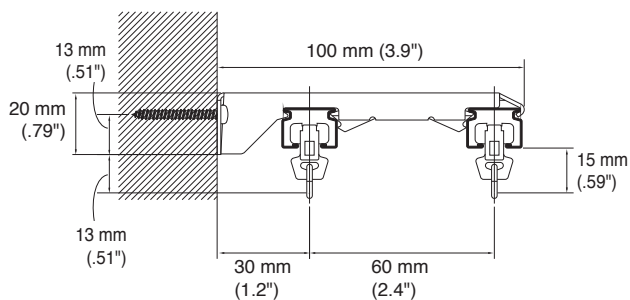

## Wall Attachment

### Single Bracket

Bracket width = 19 mm (.75")

### Double Bracket

Bracket width = 19 mm (.75")

### NT Double Bracket

Bracket width = 44 mm (1.7")