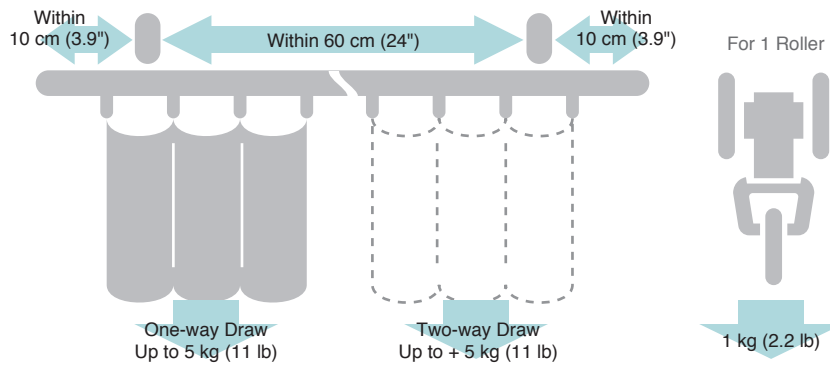

## Installation Dimensions

### Double Bracket

Bracket width = 19 mm (.75")