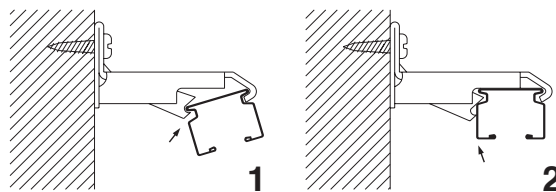

### NT Double Bracket

Bracket width = 44 mm (1.7")

### Extra Double Bracket

Bracket width = 19 mm (.75")

Bracket with a temporary hook makes installation easier.

This bracket allows you to adjust the rail position.  
After adjusting the position, simply snap the rail into the bracket to secure firmly.